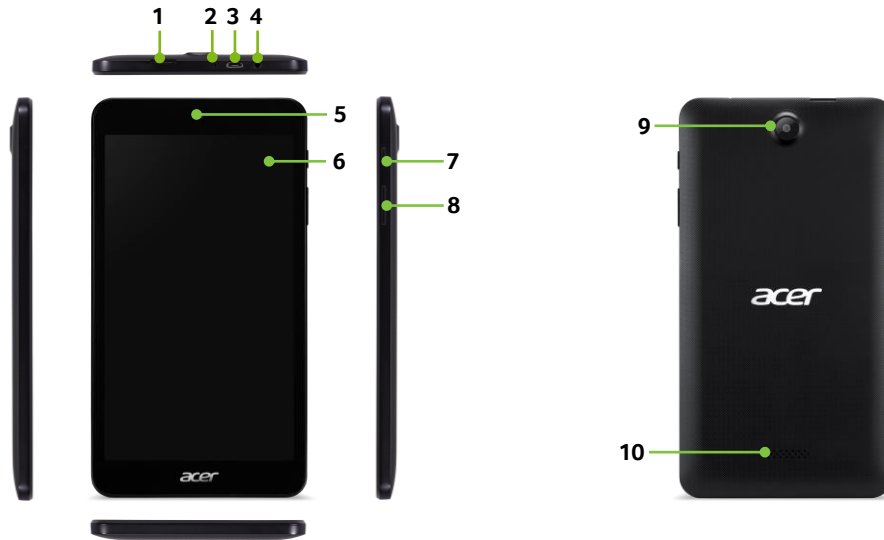

Quad-core

Android™ 6.0

Resolution

Wide viewing angle

Iconia Suite

microSD

Dual Cameras

<b>Product views</b>	1. microSD™ card slot 2. Microphone 3. Micro USB port 4. Headphone jack	5. Front camera 6. Touchscreen 7. Power button 8. Volume button	9. Rear camera 10. Speaker
<b>Operating system<sup>1</sup></b>	Android™ 6.0 (Marshmallow)		
<b>Dimensions and weight<sup>2</sup></b>	Dimensions: 101 (W) x 191.7 (D) x 9.35 (H) mm (3.98 x 7.55 x 0.37 inches) Weight: 0.25 kg (0.55 lbs.) with 1-cell battery pack		
<b>Color options</b>	Essential White, Black		
<b>CPU and chipset<sup>1</sup></b>	MTK MT8163 quad-core Cortex A53 1.3 GHz processor		
<b>Memory<sup>1,3,4,5</sup></b>	1 GB of onboard DDR3L memory		
<b>Display<sup>1,6</sup></b>	7" HD 1280 x 720 resolution, high-brightness Acer ComfyView™ LED-backlit TFT LCD with integrated multi-touch <ul style="list-style-type: none"> <li>• Wide viewing angle</li> <li>• Mercury free, environment friendly</li> </ul>		
<b>Storage</b>	<b>Card reader</b> <ul style="list-style-type: none"> <li>• 8 / 16 GB eMMC</li> <li>• SD™ / SDXC™ card reader (accepts cards up to 128 GB capacity)</li> </ul>		
<b>Audio</b>	Built-in mono speakers Built-in microphone		
<b>Webcam<sup>1</sup></b>	Rear webcam with: <ul style="list-style-type: none"> <li>• 2 MP (1600 x 1200) resolution</li> <li>• 720p HD audio/video recording</li> </ul>	Front webcam with: <ul style="list-style-type: none"> <li>• 0.3 MP (640 x 480) resolution</li> </ul>	
<b>Wireless and networking<sup>1,8,9</sup></b>	<b>WLAN:</b> 802.11a/b/g/n wireless LAN <b>WPAN:</b> Bluetooth® 4.0 <b>Location service:</b> GPS		
<b>Power adapter and battery<sup>1,10</sup></b>	<b>Power adapter</b> <ul style="list-style-type: none"> <li>• 2-pin 10 W AC adapter</li> </ul>	<b>Battery</b> <ul style="list-style-type: none"> <li>• 10.28 Wh 2780 mAh 3.7 V 1-cell Li-ion battery pack</li> <li>• Battery life up to 6 hours</li> </ul>	
<b>Input and control</b>	<b>Control Keys</b> <ul style="list-style-type: none"> <li>• Power button</li> <li>• Volume up, volume down</li> </ul>		
<b>Sensors</b>	Accelerometer (G-sensor)		
<b>System compliance</b>	RoHS, WEEE, SMT green process		
<b>Options and accessories</b>	2-pin 10 W AC adapter Micro USB 2.0 to USB 2.0 cable		
<b>Warranty</b>	One-year International Travelers Warranty (ITW)		
<b>Others</b>	Power LED indicator Reset hole		
1.	Specifications vary depending on model.	7.	1 GB is 1 billion bytes. 1 TB is 1000 GB. Actual formatted capacity is less and may vary depending on preloaded materials and operating environment. Recovery Management uses a portion of the stated hard disk capacity as dedicated backup space.
2.	Weight may vary depending on product configuration, vendor components, manufacturing variability, and selected options.	8.	Actual throughput may vary depending on network conditions and environmental factors such as network traffic or overhead, building construction and access point settings.
3.	Shared system memory may be allocated to support graphics, depending on system memory size and other factors. Actual system memory available to the operating system will be reduced by any memory used by the graphics solution and resources required by the operating environment.	9.	Subject to availability.
4.	Memory speed may vary, depending on the CPU, chipset or memory fitted.	10.	The listed battery life is obtained by simulating watching video clips stored on the mobile device. The test clip loops and continues to run, without interruption or any other inputs, until the battery is drained. Stated battery life is for comparison purposes only. Actual battery life varies by model, configuration applications, power management settings, operating conditions, video clip format, and features used. A battery's maximum capacity decreases with time and use.
5.	A 64-bit operating system is required to enjoy the ultimate performance of 4 GB or higher memory.		
6.	All brands and product names mentioned herein include trademarks of their respective companies and are used solely to describe or identify the products.		